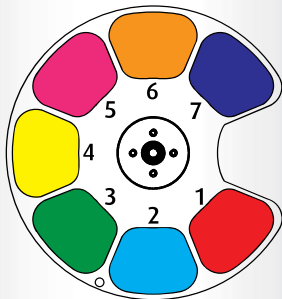

### Features

Modular Construction	Pan- 540°
Fast Service Design	Tilt- 265°
Electronic Cooling System Control	Max Speed Pan- 360° (seconds)- 2.67
LED Type- 320W Bright White Engine	Max Speed Tilt- 252° (seconds)- 2.28
LED Hours- 70% Luminous output, 50,000 hrs.	Full Color LCD Display W/ Battery Mode
Active Thermal Control	5-Pin DMX/RDM Connector
Fan Noise Levels-	3-Pin DMX/RDM Connector
• db(A) at1m (idle)- 34	Powercon Connector
• db(A) at1m (100% intensity)- 42	Pan and Tilt Locks
RDM Compatible	Indigo Highlighter LED's
Control Options- DMX 512/RDM	Road Case Included (Single)
DMX Channels- 35	
Fixtures per Universe- 14	

### Optical

Fixed Color Wheel

- 1- Red
- 2- Blue
- 3- Green
- 4- Yellow
- 5- Magenta
- 6- Orange
- 7- Dark Blue

Fixed Gobo Wheel

- 1- Tunnel
- 2- Bars
- 3- Strokes
- 4- Foliage
- 5- Burst
- 6- Fracture
- 7- Crosshatch

### Gobo Dimensions

$$\varnothing \left\{ \begin{array}{l} \text{O.D.- 28.75 mm (1.132 in)} \\ \text{Maximum Image Area- 23.4 mm (.921 in)} \end{array} \right.$$

\* Lumens as measured by Everfine 2.0 integrating sphere and PMS-80 spectrophotometer. Calibration date March 3, 2014

## Zoom Range and Distance Chart

Zoom Range- 12 to 40 degrees