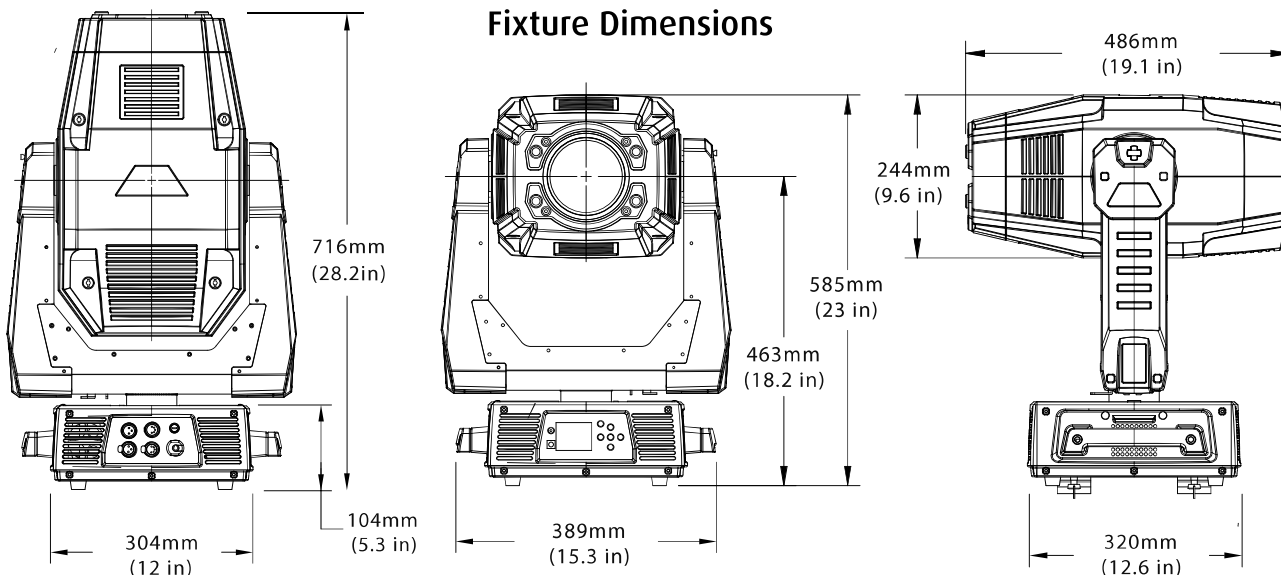

### Gobo Dimensions

$$\varnothing \left\{ \begin{array}{l} \text{O.D.- 28.75 mm (1.132 in)} \\ \text{Maximum Image Area- 23.4 mm (.921 in)} \end{array} \right.$$

\* Lumens as measured by Everfine 2.0 integrating sphere and PMS-80 spectrophotometer. Calibration date March 3, 2014

\*\*10m distance, Narrow Zoom

### Dimensions / Physical

Fixture Weight- 30.4 Kg (67 Lbs.)

Road Case Gross / Shipping Weight- 65 Kg (143 Lbs.)

Road Case Dimensions-

610 mm (24 in.) x 635 mm (25 in.) x 838 mm (33 in.)

Operating Temperature- 0 - 45°C (32 - 113°F)