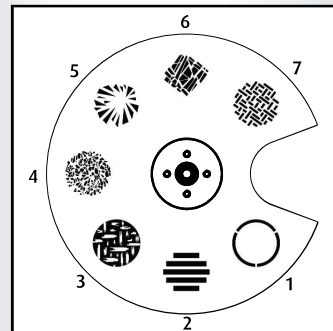

### Features

Modular Construction	Pan- 540°
Fast Service Design	Tilt- 265°
Electronic Cooling System Control	Max Speed Pan- 360° (seconds)- 2.67
LED Type- 320W Bright White Engine	Max Speed Tilt- 252° (seconds)- 2.28
LED Hours- 70% Luminous output, 50,000 hrs.	Full Color LCD Display W/ Battery Mode
Active Thermal Control	5-Pin DMX/RDM Connector
Fan Noise Levels-	3-Pin DMX/RDM Connector
• db(A) at1m (idle)- 34	Powercon Connector
• db(A) at1m (100% intensity)- 42	Pan and Tilt Locks
RDM Compatible	Indigo Highlighter LED's
Control Options- DMX 512/RDM	Road Case Included (Single)
DMX Channels- 35	
Fixtures per Universe- 14	

### Optical

Fixed Color Wheel

- 1- Red
- 2- Blue
- 3- Green
- 4- Yellow
- 5- Magenta
- 6- Orange
- 7- Dark Blue

Fixed Gobo Wheel

- 1- Tunnel
- 2- Bars
- 3- Strokes
- 4- Foliage
- 5- Burst
- 6- Fracture
- 7- Crosshatch

### Dimensions / Physical

Fixture Weight- 30.4 Kg (67 Lbs.)

Road Case Gross / Shipping Weight- 65 Kg (143 Lbs.)

Road Case Dimensions-

610 mm (24 in.) x 635 mm (25 in.) x 838 mm (33 in.)

Operating Temperature- 0 - 45°C (32 - 113°F)

## Zoom Range and Distance Chart

Zoom Range- 12 to 40 degrees