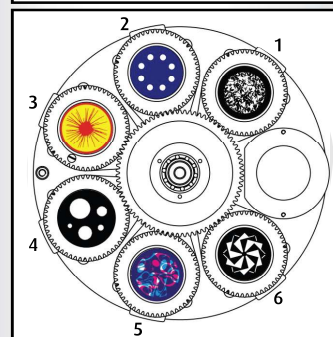

### Optical

Fixed Color Wheel

- 1- Red
- 2- Blue
- 3- Green
- 4- Yellow
- 5- Magenta
- 6- Orange
- 7- Dark Blue

Fixed Gobo Wheel

- 1- Tunnel
- 2- Bars
- 3- Strokes
- 4- Foliage
- 5- Burst
- 6- Fracture
- 7- Crosshatch

CMY

CTO- Linear

Lens Defog System

Iris

Zoom (Wash Mode)- 12 to 40 degrees

Prism 1- 3 Facet

Frost

Rotating Gobo Wheel

- 1- Dense Foliage
- 2- Gatlin
- 3- PsySpin
- 4- Bubbles
- 5- Lumiol
- 6- Paper Stack

### Gobo Dimensions

$$\varnothing \left\{ \begin{array}{l} \text{O.D.- 28.75 mm (1.132 in)} \\ \text{Maximum Image Area- 23.4 mm (.921 in)} \end{array} \right.$$

\* Lumens as measured by Everfine 2.0 integrating sphere and PMS-80 spectrophotometer. Calibration date March 3, 2014